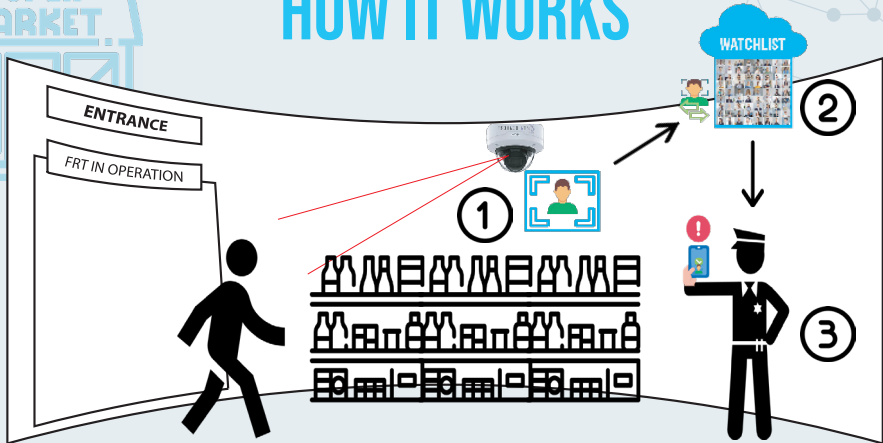

WHAT YOU NEED

*No additional hardware required

AXIS CAMERA*
CAPTURE AND IDENTIFY

NETWORK CONNECTION
DATA TO THE CLOUD

RISK ASSESSMENTS
FAST TRACK ASSISTANCE GIVEN

SUBJECT DATA
IMAGES TO CREATE WATCHLIST

HOW IT WORKS