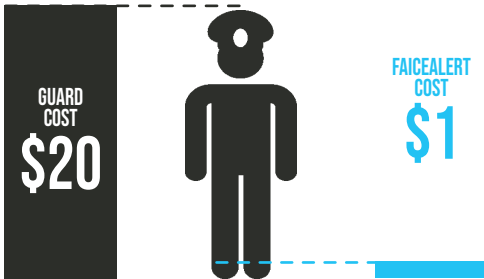

FAICEALERT VS GUARDING

FaceAlert is proven to deliver for retailers:

*Cost are hourly rates***

RETURN ON YOUR INVESTMENT

FaceAlert is proven to deliver for retailers:

- ✓ Shrink reduction - through detection and prevention
- ✓ Increased staff and customer safety - increasing sales & productivity
- ✓ Streamlined investigations - saving hundreds of man hours
- ✓ Fast Return on Investment. Typically delivered within the first month.